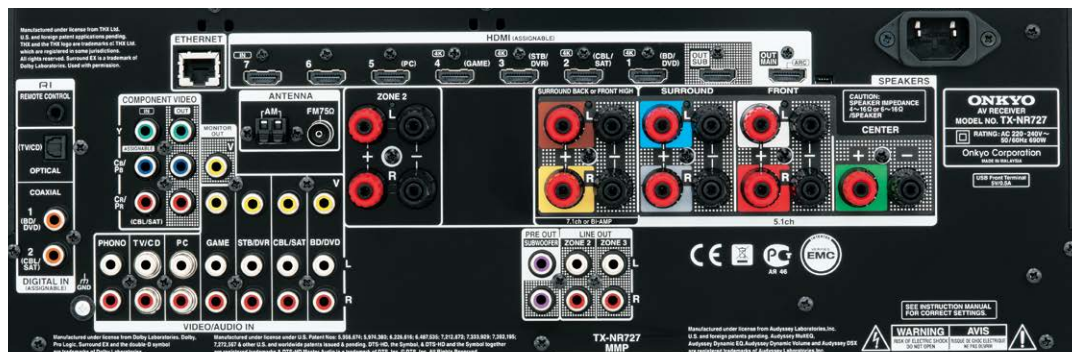

Video Section

Input Sensitivity/Output Level and Impedance	
Video	1.0Vp–p/75 Ω (Component Y) 0.7Vp–p/75 Ω (Component PB/CB, PR/CR) 1.0Vp–p/75 Ω (Composite)
Component Video Frequency Response	
	5 Hz–100 MHz/+0 dB, -3 dB

Tuner Section

Tuning Frequency Range	
FM	87.5 MHz–108 MHz
AM	522 kHz–1,611 kHz 530 kHz–1,710 kHz
FM/AM Preset Memory	
	40 Stations

General

Power Supply	AC 220–240V ~, 50/60 Hz
Power Consumption	690 W
No-Sound Power Consumption	240 V: 80 W, 230 V: 75 W
Standby Power Consumption	0.2 W
Dimensions (W x H x D)	435 x 175 x 380 mm
Weight	11.2 kg

CARTON

Dimensions (W x H x D)	570 x 298 x 469 mm
Weight	14.0 kg (Asian Models : 14.5 kg)

Supplied Accessories

- Indoor FM antenna • Antenna isolator* • AM loop antenna • Speaker cable labels • Speaker set-up microphone • Instruction manual • Quick start guide • Remote controller • AA (R6) batteries** x 2

*Included with Chinese model only.

**Not included with Chinese model.

Text on receiver may vary with region.

Onkyo Corporation Kitahama Chuo Bldg. 2-2-22 Kitahama, Chuo-ku, Osaka 541-0041 JAPAN <http://www.onkyo.com/>
Onkyo Europe Electronics GmbH Liegertstrasse 6, 82194 Grobenzell, GERMANY Tel: 49-8142-4208-10 Fax: 49-8142-4208-202 <http://www.eu.onkyo.com/>
Onkyo Europe Electronics GmbH (UK Branch) Unit 19, Building 6, Croxley Green Business Park, Hatters Lane, Watford Hertfordshire, WD18 8YH UNITED KINGDOM
Tel: +44(0)1628-473350 Fax: +44(0)1628-401700 <http://www.onkyo.co.uk/>
Onkyo China Limited Unit 1033, 10/F., Star House, No. 3, Solisbury Road, Tam Shu Tau, Kowloon, Hong Kong, CHINA Tel: 852-2429-3118 Fax: 852-2428-9039
<http://www.hk.onkyo.com/> (Hong Kong) <http://www.cn.onkyo.com/> (Mainland)