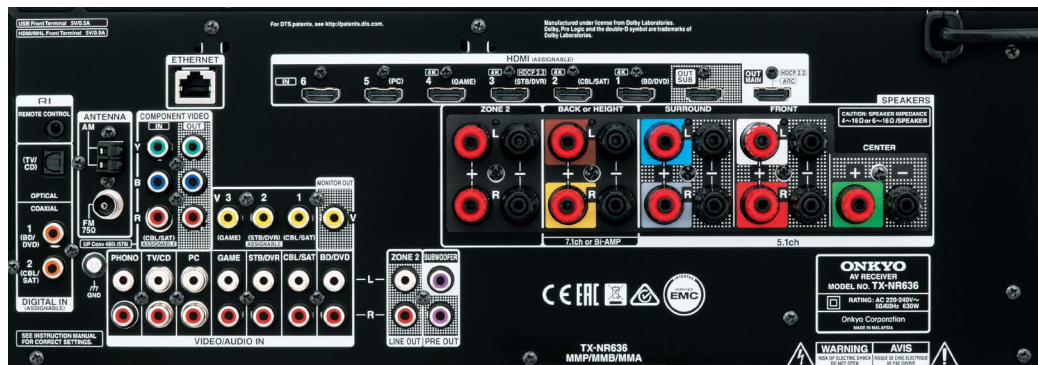

Video Section

Input Sensitivity/Output Level and Impedance	
Video	1.0 Vp–p/75 Ω (Component Y) 0.7 Vp–p/75 Ω (Component PB/CB, PR/CR) 1.0 Vp–p/75 Ω (Composite)
Component Video Frequency Response	
	5 Hz–100 MHz/±0 dB, -3 dB

Tuner Section

Tuning Frequency Range	
FM	87.5 MHz–108 MHz
AM	522 kHz–1,611 kHz 530 kHz–1,710 kHz
FM/AM Preset Memory	
	40 Stations

General

Power Supply	AC 220–240 V~, 50/60 Hz (Taiwan Model: AC 120 V, 60 Hz)
Power Consumption	630 W
No-Sound Power Consumption	75 W
Standby Power Consumption	0.15 W
Dimensions (W x H x D)	435 x 173.5 x 329 mm
Weight	10.5 kg

CARTON

Dimensions (W x H x D)	570 x 297 x 423 mm
Weight	13.0 kg

Supplied Accessories

• Indoor FM antenna • Antenna isolator* • AM loop antenna • Color labels for speaker cables • Speaker setup microphone • Instruction manual • Remote controller • AA (R6) batteries** x 2

*Included with Chinese model only.

**Not included with Chinese model.

Text on receiver may vary with region.