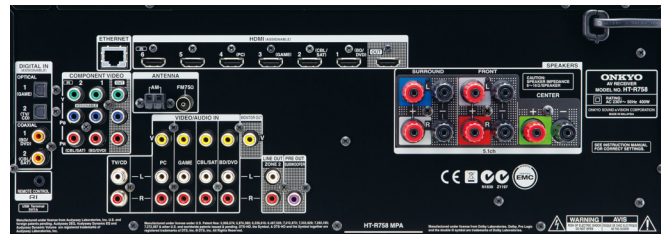

Rear View

Onkyo Sound & Vision Corporation 2-1 Nishin-cho, Neyagawa-shi, Osaka 572-8540, JAPAN <http://www.onkyo.com/>
Onkyo Europe Electronics GmbH Liegertstrasse 6, 82194 Grobenzell, GERMANY Tel: 49-8142-4401-0 Fax: 49-8142-4401-555 <http://www.eu.onkyo.com/>
Onkyo Europe Electronics GmbH (UK Branch) The Coach House, 81A High Street, Marlow, Buckinghamshire SL7 1AB, UNITED KINGDOM Tel: +44(0)1628-473350 Fax: +44(0)1628-401700 <http://www.onkyo.co.uk/>