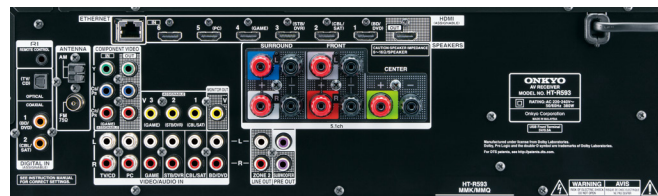

Rear View

Onkyo Corporation Kitahama Chuo Bldg, 2-2-22 Kitahama, Chuo-ku, Osaka 541-0041 JAPAN <http://www.onkyo.com/>

Onkyo China Limited Unit 1033, 10/F., Star House, No. 3, Salisbury Road, Tsim Sha Tsui, Kowloon, Hong Kong, CHINA Tel: 852-2429-3118 Fax: 852-2428-9039