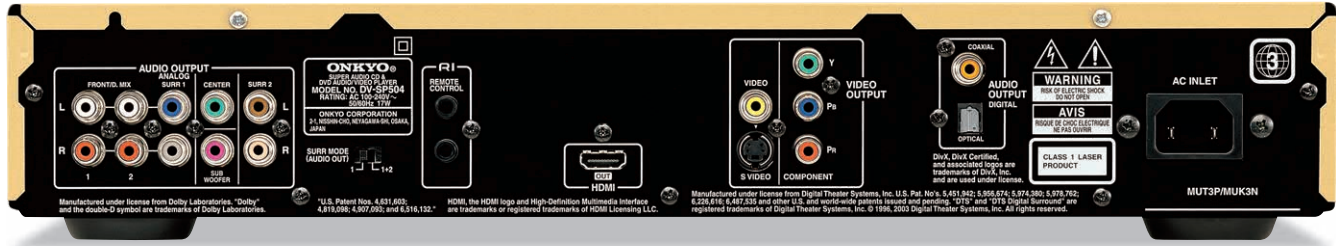

DV-SP504

UNIVERSAL DVD/CD PLAYER

Audio & Video Features

- DTS & Dolby Digital decoders built in
- Plays Super Audio CD, DVD-Video & DVD-Audio, Video CD, MP3-encoded disc, WMA-encoded disc, CD-R/RW, DVD±R/DVD±RW, DivX-encoded disc, JPEG-/HD JPEG-encoded disc, and PCM audio CD*
- HDMI digital interface
- HD conversion (to 720p/1080i)
- Vector Linear Shaping Circuitry (VLSC)
- Direct Digital Path
- Component, S-Video and composite video outputs
- Cirrus Logic CS4398 192 kHz/24-bit audio DACs
- 108 MHz/14-bit video DAC
- Progressive scan video output
- Coaxial and optical digital outputs
- 5.1-multichannel audio outputs with surround mode switch
- Program memory and playback (up to 32 items)
- Disc Navigator for browsing disc files (DVD, VCD, audio CDs, Super Audio CDs, MP3-/WMA-/JPEG-encoded)
- DVD and CD fast forward and reverse (2x, 4x, 8x, 16x)
- Slow motion DVD playback (1/2, 1/4, 1/6 or 1/8 speed)
- Search function (title, chapter, track, folder)
- Repeat functions (Repeat, A-B repeat)
- Random play for video and audio
- Last play memory and resume (DVD-Video) functions
- Subtitle and language switching function
- Zoom function
- Multi-aspect ratio (16:9, 4:3)
- Multi-camera angle
- Parallel outputs—all outputs active

*Discs that have not been properly finalized may only be partially playable or not playable at all.

Other Performance Features

- High-resolution on-screen display (English, Spanish, French, German, Italian, Chinese)
- On-screen set-up menus
- Display settings (messages, color, background, screen saver)
- Display dimmer (3 modes)
- Test tone for multi-channel outputs
- Center and surround delay settings
- Audio dynamic range control
- 96 kHz or 48 kHz selectable digital outputs
- Front panel control cursor
- Supplied A/V and coaxial cables
- Remote Interactive (RI) input
- Full-function remote control