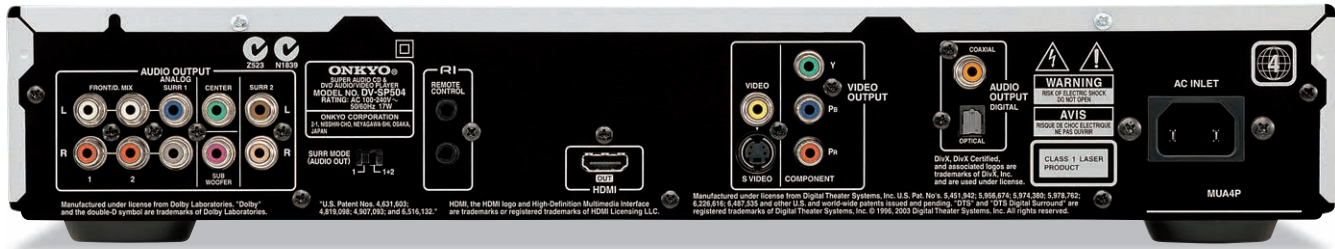

DV-SP504

UNIVERSAL DVD/CD PLAYER

Audio & Video Features

- DTS & Dolby Digital decoders built in
- Plays Super Audio CD, DVD-Video & DVD-Audio, Video CD, MP3-encoded disc, WMA-encoded disc, CD-R/RW, DVD±R/DVD±RW, DivX-encoded disc, JPEG-/HD JPEG-encoded disc, and PCM audio CD*
- HDMI digital interface
- HD conversion (to 720p/1080i)
- Vector Linear Shaping Circuitry (VLSC)
- Direct Digital Path
- Component, S-Video and composite video outputs
- Cirrus Logic CS4398 192 kHz/24-bit audio DACs
- 108 MHz/14-bit video DAC
- Progressive scan video output
- Coaxial and optical digital outputs
- 5.1-multichannel audio outputs with surround mode switch
- Program memory and playback (up to 32 items)
- Disc Navigator for browsing disc files (DVD, VCD, audio CDs, Super Audio CDs, MP3-/WMA-/JPEG-encoded)
- DVD and CD fast forward and reverse (2x, 4x, 8x, 16x)
- Slow motion DVD playback (1/2, 1/4, 1/6 or 1/8 speed)
- Search function (title, chapter, track, folder)
- Repeat functions (Repeat, A-B repeat)
- Random play for video and audio
- Last play memory and resume (DVD-Video) functions
- Subtitle and language switching function
- Zoom function
- Multi-aspect ratio (16:9, 4:3)
- Multi-camera angle
- Parallel outputs—all outputs active

*Discs that have not been properly finalized may only be partially playable or not playable at all.

Other Performance Features

- High-resolution on-screen display (English, Spanish, French, German, Italian, Japanese)
- On-screen set-up menus
- Display settings (messages, color, background, screen saver)
- Display dimmer (3 modes)
- Test tone for multi-channel outputs
- Center and surround delay settings
- Audio dynamic range control
- 96 kHz or 48 kHz selectable digital outputs
- Front panel control cursor
- Supplied A/V and coaxial cables
- Remote Interactive (RI) input
- Full-function remote control