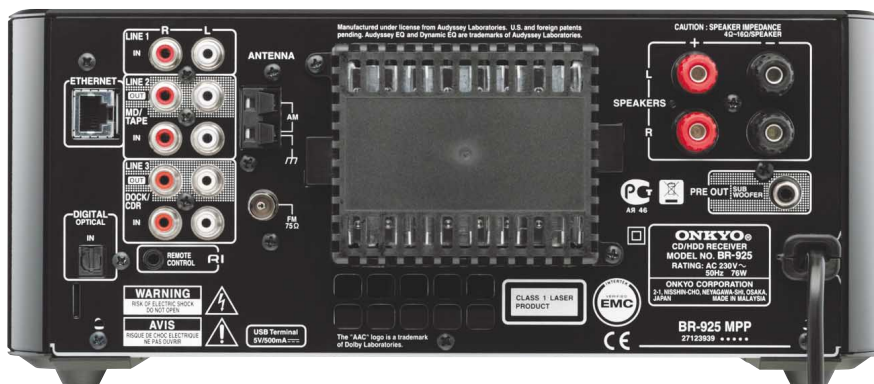

iPod playability via front-panel USB port

ONKYO
IMAGINATIVE SIGHT & SOUND