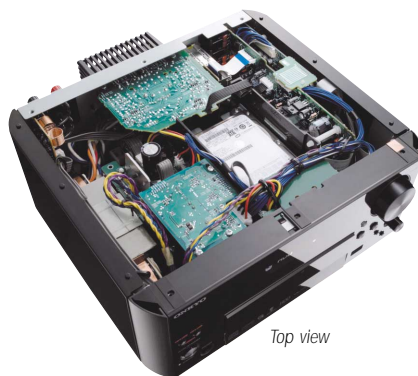

BR-925/D-N10BX CD/HDD Receiver with Optional Speakers

BR-925

CD/HDD RECEIVER

AMPLIFIER AND PROCESSING FEATURES

- 20 W/Ch, 4 Ω, 1 kHz, 2 Channels Driven, IEC
- VLS (Vector Linear Shaping Circuitry)
- Discrete Output Stage Circuitry
- Optimum Gain Volume Circuitry
- Wolfson® Stereo DAC
- Audyssey EQ™ for System Equalization (with D-N10BX or D-112E Speakers)
- Audyssey Dynamic EQ™ for Loudness Correction
- Optical Digital Input
- 3 Audio Inputs and 2 Outputs
- Subwoofer Pre Out
- Direct Mode
- Super Bass (On/Off) and Tone Control

HDD AND PLAYBACK FEATURES

- Plays Audio CDs, MP3s, WMA, AAC, and WAV Files
- 80 GB Hard Disk Drive Capacity for Storing Audio Files (Copies from CDs or a USB Mass Storage Device)
- Transfer Files from a PC Using File Transfer Protocol (FTP)
- iPod Playability* via Front-Panel USB Port
- Records Radio Sources
- Gracenote Media Database for Audio File Information
- Repeat/Random Modes
- BGM Mode

*Compatible with the following iPod models: iPod touch, iPod classic, iPod with video, iPod nano (1st, 2nd, and 3rd generation).

TUNER AND OTHER FEATURES

- Preset Function with 40 FM/AM Selections
- Preset Naming (Up to 8 Characters)
- Manual and Automatic FM/AM Tuning
- RDS (PS/RT)
- 4-Mode Timer (Play or Rec/Once or Every)
- Headphone Jack
- Aluminum Top Panel and Knobs
- Banana Plug-Compatible Speaker Posts
- Compatible With Onkyo's RI (Remote Interactive) Dock for the iPod
- RI-Compatible Remote Control

D-N10BX (Optional)

2-WAY BASS REFLEX SPEAKERS