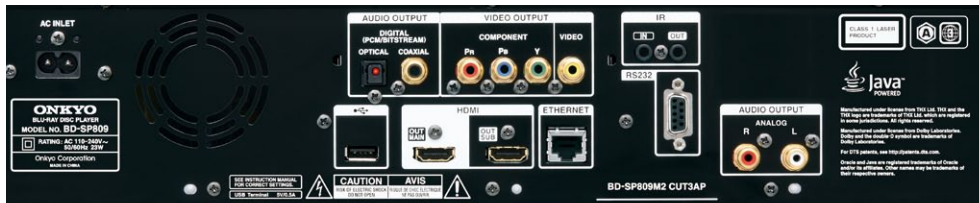

SPECIFICATIONS

Video Section

Signal System	PAL/NTSC Color
Composite Video Output/Impedance	1.0Vp-p/75 Ω
Component Video Output/Impedance	Y: 1.0Vp-p/75 Ω Pb/Pc: 0.7Vp-p/75 Ω
Component Video Frequency Response	5 Hz–50 MHz
HDMI Output	Video: 480p/576p, 480i/576i, 720p, 1080i, 1080p, 1080p/24 fps, and Audio

Audio Section

Frequency Response	BD 4 Hz–88 kHz (192 kHz) DVD Linear Sound 4 Hz–44 kHz (96 kHz) Audio CD 4 Hz–22 kHz (48 kHz) Audio CD 4 Hz–20 kHz (44.1 kHz)
Signal-to-Noise Ratio	100 dB
Audio Dynamic Range	98 dB
THD (Total Harmonic Distortion)	0.005% (1 kHz)
Wow and Flutter	Below threshold of measurability
Audio Output/Impedance	Optical –22.5 dBm Coaxial 0.5 Vp-p/75 Ω Analog 2.0V (rms)/more than 1 kΩ

General

Power Supply	AC 110–240 V~, 50/60 Hz
Power Consumption	23 W
Standby Power Consumption	0.1 W
Dimensions (W x H x D)	435 x 104 x 313 mm
Weight	4.7 kg

CARTON

Dimensions (W x H x D)	551 x 217 x 411 mm
Weight	6.1 kg

Supplied Accessories

- RCA audio/video cables
- Instruction manual (CD-ROM)
- Quick start guide
- Remote controller
- AA (R6) batteries x 2