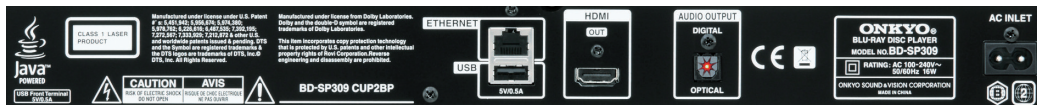

Full High-Definition 1080p Video and Compatibility with AVCHD and DivX Plus™ HD

Blu-ray Disc delivers the most vivid and detailed video images ever seen in home theater. A disc played back on the BD-SP309 can be output in full high-definition 1080p at 24 frames per second—the native frame rate for movies. Meanwhile, the BD-SP309 offers compatibility with the increasingly popular DivX Plus HD (MKV) and AVCHD formats, which employ high-compression video codecs. Now you can enjoy big-screen playback of your high-definition movies and video clips recorded on a compatible camcorder.

1080p Upscaling of All DVD Sources

With the BD-SP309, standard DVD sources at various resolutions—576p, 720p, or 1080i—can be upscaled to 1080p for playback on a compatible high-definition display. Played back on a wide-screen display, your DVDs will look more detailed and cinematic than ever.

SPECIFICATIONS

Video Section

Signal System	PAL/NTSC
HDMI Output	Video: 480p/576p, 720p, 1080i, 1080p, 1080p/24 fps, and Audio

General

Power Supply	AC 100–240 V~, 50/60 Hz
Power Consumption	16 W
Standby Power Consumption	0.4 W
Dimensions (W x H x D)	435 x 57.3 x 201 mm
Weight	1.7 kg

CARTON

Dimensions (W x H x D)	485 x 291 x 106 mm
Weight	2.8 kg

Supplied Accessories

- Instruction manual • Remote controller • AAA (R03) battery

ONKYO

Onkyo Sound & Vision Corporation 2-1 Nishin-cho, Neyagawa-shi, Osaka 572-8540, JAPAN <http://www.onkyo.com/>
Onkyo Europe Electronics GmbH Liegnitzerstrasse 6, 82194 Grobenzell, GERMANY Tel: 49-8142-4401-0 Fax: 49-8142-4401-555 <http://www.eu.onkyo.com/>
Onkyo Europe Electronics GmbH (UK Branch) The Coach House, 81A High Street, Marlow, Buckinghamshire SL7 1AB, UNITED KINGDOM Tel: +44(0)1628-473350 Fax: +44(0)1628-401700
<http://www.onkyo.co.uk/>