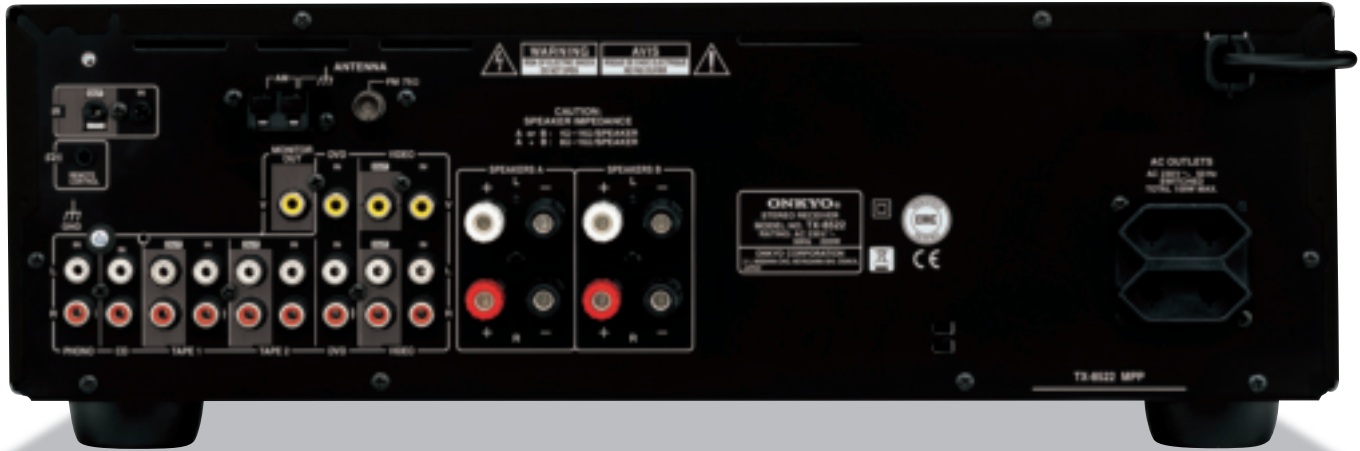

TX-8522

STEREO RECEIVER

Amplifier, Processing and Connectivity Features

- 130 watts per channel minimum into 4 ohms, 1 kHz, JEITA (2 channels driven)
- Wide Range Amplifier Technology (WRAT)
- High-current, low-impedance drive
- Discrete output stage circuitry
- Oversized isolated transformer
- Heavy-duty extruded heat sink for maximum heat dissipation
- A/B speaker selector and outputs to hook up an additional pair of speakers
- 3 audio and 2 A/V inputs
- Phono input
- 2 audio and 1 A/V outputs
- Monitor out
- IR input and output for second room and other component control
- Independent treble, bass and balance controls
- Video and cassette tape dubbing capability
- Tape monitor

FM/AM Tuner Features

- 40 FM/AM random presets with station naming
- Direct access tuning with 10 key buttons

Other Performance Features

- Pure Audio/Direct mode
- Motor-driven, precision volume control
- Headphone jack
- Audio mute, sleep timer (via remote)
- 3-Mode display dimmer (dim/dark/normal)
- Battery-free memory backup
- Non-resonant feet
- Vibration-resistant top panel
- Reinforced chassis side panels
- New slip-free rotary volume knob
- Solid aluminum front panel
- Compatible with RI Dock for the iPod
- Banana plug-compatible speaker posts
- Full-function RI (Remote interactive) remote control