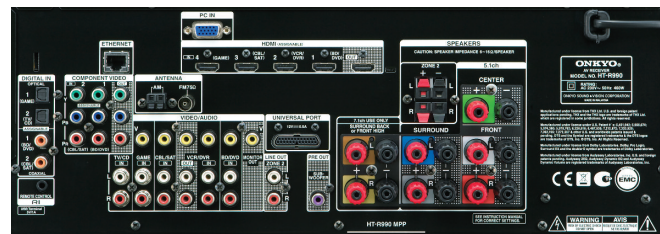

Rear View

Onkyo Sound & Vision Corporation 2-1 Nishin-cho, Neyagawa-shi, Osaka 572-8540, JAPAN <http://www.onkyo.com/>
Onkyo Europe Electronics GmbH Liegnitzerstrasse 6, 82194 Grobenzell, GERMANY Tel: 49-8142-4401-0 Fax: 49-8142-4401-555 <http://www.eu.onkyo.com/>
Onkyo Europe Electronics GmbH (UK Branch) The Coach House, 81A High Street, Marlow, Buckinghamshire SL7 1AB, UNITED KINGDOM Tel: +44(0)1628-473350 Fax: +44(0)1628-401700
<http://www.onkyo.co.uk/>