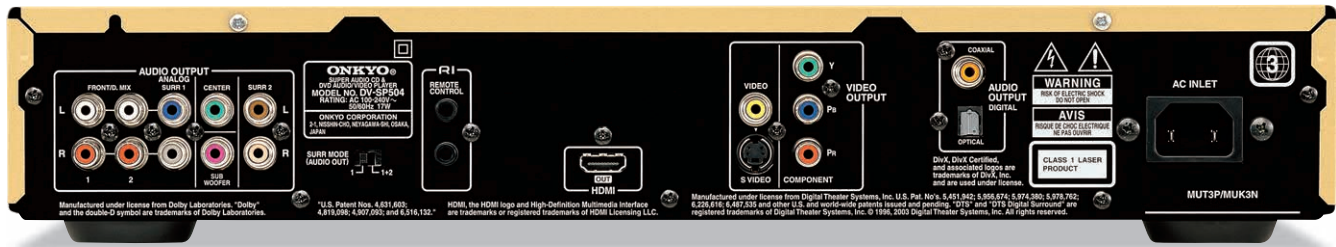

DV-SP504

UNIVERSAL DVD/CD PLAYER

Audio & Video Features

- DTS & Dolby Digital decoders built in
- Plays Super Audio CD, DVD-Video & DVD-Audio, Video CD, MP3-encoded disc, WMA-encoded disc, CD-R/RW, DVD±R/DVD±RW, DivX-encoded disc, JPEG-/HD JPEG-encoded disc, and PCM audio CD*
- HDMI digital interface
- HD conversion (to 720p/1080i)
- Vector Linear Shaping Circuitry (VLSC)
- Direct Digital Path
- Component, S-Video and composite video outputs
- Cirrus Logic CS4398 192 kHz/24-bit audio DACs
- 108 MHz/14-bit video DAC
- Progressive scan video output
- Coaxial and optical digital outputs
- 5.1-multichannel audio outputs with surround mode switch
- Program memory and playback (up to 32 items)
- Disc Navigator for browsing disc files (DVD, VCD, audio CDs, Super Audio CDs, MP3-/WMA-/JPEG-encoded)
- DVD and CD fast forward and reverse (2x, 4x, 8x, 16x)
- Slow motion DVD playback (1/2, 1/4, 1/6 or 1/8 speed)
- Search function (title, chapter, track, folder)
- Repeat functions (Repeat, A-B repeat)
- Random play for video and audio
- Last play memory and resume (DVD-Video) functions
- Subtitle and language switching function
- Zoom function
- Multi-aspect ratio (16:9, 4:3)
- Multi-camera angle
- Parallel outputs—all outputs active

*Discs that have not been properly finalized may only be partially playable or not playable at all.

Other Performance Features

- High-resolution on-screen display (English, Spanish, French, German, Italian, Chinese)
- On-screen set-up menus
- Display settings (messages, color, background, screen saver)
- Display dimmer (3 modes)
- Test tone for multi-channel outputs
- Center and surround delay settings
- Audio dynamic range control
- 96 kHz or 48 kHz selectable digital outputs
- Front panel control cursor
- Supplied A/V and coaxial cables
- Remote Interactive (RI) input
- Full-function remote control