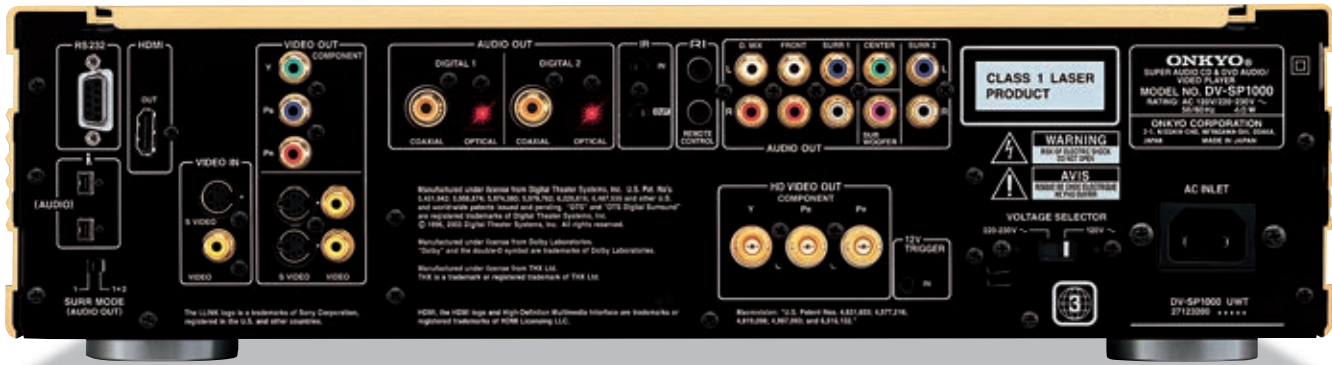

DV-SP1000

THX ULTRA CERTIFIED UNIVERSAL DVD-AUDIO & SUPER AUDIO CD PLAYER

Video Features

- THX Ultra certified
- DTS, Dolby Digital decoding
- Plays DVD-Audio & Video, DVD-R/RWs, DVD+R/RWs*, Super Audio CDs, MP3 CDs, CD-Rs, CD-RWs, Video CDs, Audio CDs, JPEG encoded picture CDs
- High performance HDMI video output
- Oplus FlexScale video scaling of 480i/480p sources to 720p or 1080i
- 216 MHz/14-bit Analog Devices NSV video DAC
- NTSC 3:2 pulldown and PAL Veridic Progressive Scan video output
- 2 component video (RCA/BNC), S-Video and composite outputs
- Last play memory (5 DVDs)
- Program playback and memory (32 DVDs/CDs/VCDs)
- Condition memory (15 DVDs) for audio and subtitle languages, multi angle video adjust, onscreen display (position), and parental lock
- Fast forward and reverse [DVD-Video: 5 steps] [DVD-Audio/Super Audio CD/VCD/CD: 3 steps]
- Slow motion DVD-Video playback (without sound) 1/2, 1/4, 1/8, 1/16 the normal speed
- TITLE/CHAPTER/TRACK repeat
- Random playback (DVD, CD, MP3 folder/track)
- 8-language soundtrack capability
- 32 subtitle languages

Audio Features

- i.LINK digital output
- 192 kHz/24-bit audio DACs
- Dual Direct Digital Path
- VLSC (Vector Linear Shaping Circuitry)
- 96 kHz or 48 kHz selectable digital output
- Analog line level output
- Optical & coaxial digital outputs
- Plays up to 10 hours of music on a single MP3 CD (depending on the MP3 file bit rate)
- Surround-2 mode capability

Other Performance Features

- Dual-laser optical pickup
- DVD quick-start play
- Dedicated subwoofer pre out
- High resolution onscreen display (English, Chinese)
- Front panel cursor control
- 4-level display dimmer (normal, dim, dark, off)
- Video circuit off
- Supplied A/V, S-Video, HDMI and i.LINK cables
- Supplied high-quality AC power cord
- Rigid aluminum front/side panel with brass stabilizers
- Rugged, anti-resonant design
- Elegant aluminum-faced backlit remote control