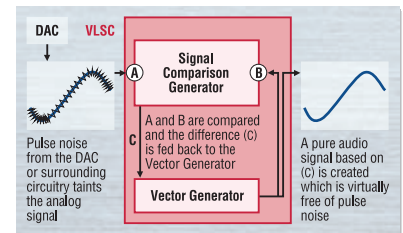

THX-Ultra Certified

Only those players capable of realizing the highest potential of DVD technology can bear the THX certification badge. It means the DV-SP1000 meets the exceedingly high THX Ltd. Performance standards for not only the sound and the picture, but also for user convenience, basic quality and long-term reliability.

Oplus FlexScale Video Scaling Capability

Progressive scan players can, at most, output a 480p signal to compatible TVs or projectors. The DV-SP1000 will upscale conventional DVD (480i/480p) to either 720p or 1080i via the built-in FlexScale video scaling capability from Oplus. The result is a crystal clear, sharper image on HDTV compliant televisions or projectors to bring your viewing experience to previously unattainable levels.

VLSC (Vector Linear Shaping Circuitry)

Conventional D/A conversion methods reduce digital pulse noise at the conversion stage but can't remove it completely. Previously only available on Onkyo's high-end components, VLSC (Vector Linear Shaping Circuitry) employs a unique D/A conversion circuit to overcome this problem. Data is converted between the sampling points and these discrete sampling points are joined with analog vectors in real-time to produce a smooth output wave form. The result—a virtually noiseless, smooth analog signal based on the digital source.